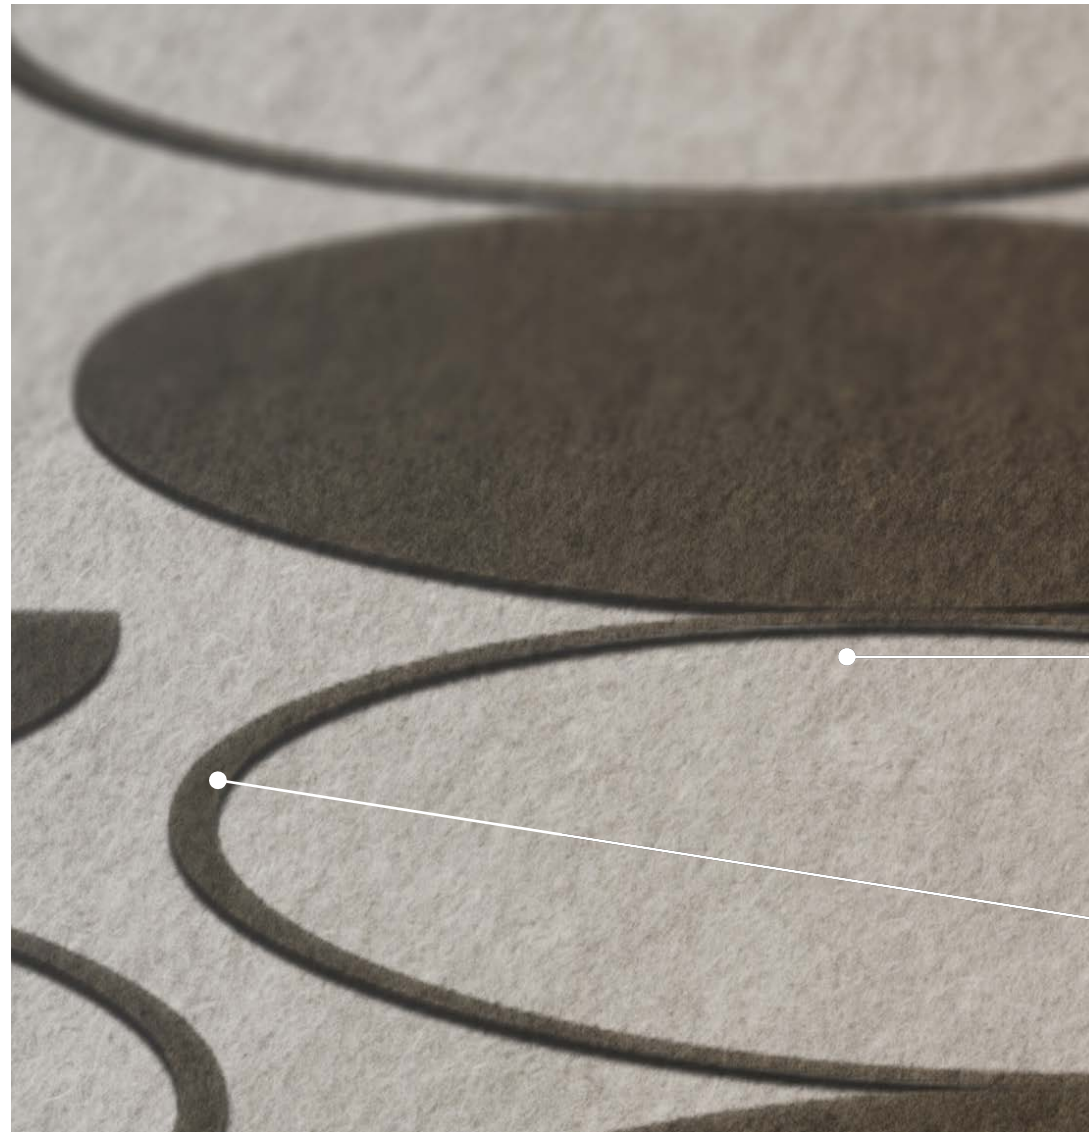

The Details

Environmental **100% Wool Designer Felt**

- Biodegradable
- Declare. - LBC Red List Free
- VOC Free
- LEED Contribution
- Oeko-Tex Standard 100 Product Class

Base / Background Layer

The solid background that holds the design in place

CNC / Foreground Layer

The more prominent level that provides depth and definition for the design